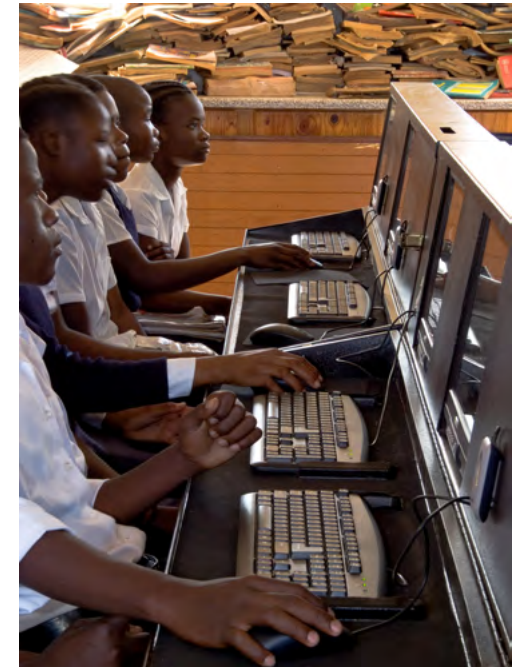

MPILONHLE MOBILE UNITS

Somkhele, KwaZulu-Natal (2005)

A trailer units side by side

B Charlize Theron and some of the kids using the computer consoles

C Mpilonhle staff taking the computer consoles out of specially designed storage spaces in the trailer

D happy kids

A

B

C

D